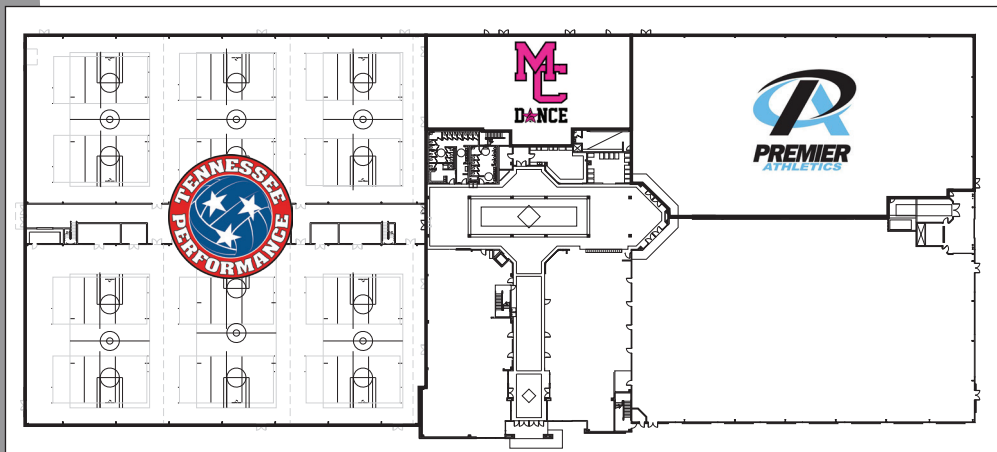

TOA | SPORTS PERFORMANCE CENTER

WELCOME TO
TOA Sports Performance Center

Ground Level

Upper Level

For leasing inquiries, please contact Trey Kirby.
615.496.1296 | tkirby@nainashville.com