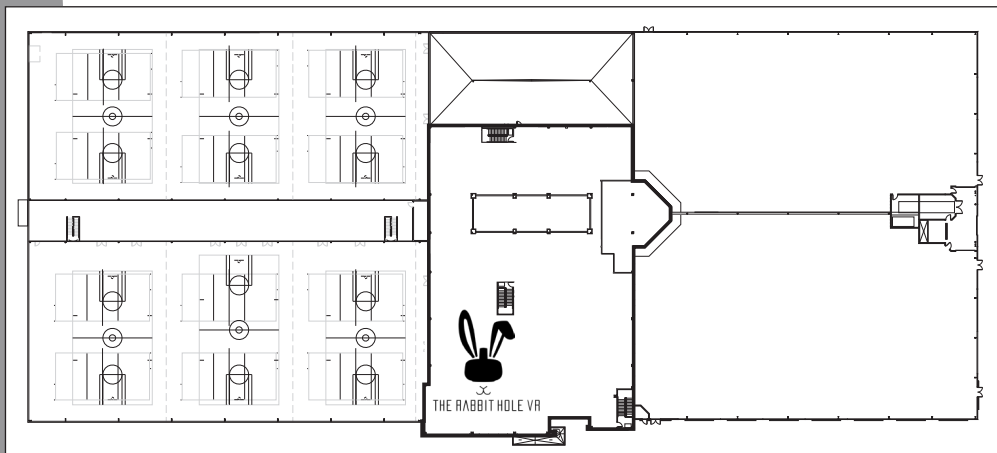

TOA | SPORTS PERFORMANCE CENTER

WELCOME TO
TOA Sports Performance Center

Ground Level

Upper Level

For leasing inquiries, please contact Trey Kirby.
615.496.1296 | tkirby@nainashville.com